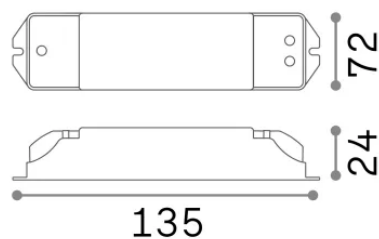

General info

Technical - Accessories

Ean	8021696268002
Item	LIKA ALIMENTATORE DALI/PUSH 25W 600mA
Installation	Accessories
Warranty	5 years
Gross weight	0.21 kg
Volume	0.000238 m ³

Technical info

Net weight	0.17 kg
Compliance	-
Dimmer	Dimmable
Accessory type	-
Power output	220-240 V AC