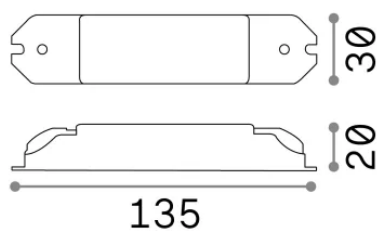

General info

Technical - Accessories

Ean	8021696267982
Item	LIKA ALIMENTATORE DALI/PUSH 12W 700mA
Installation	Accessories
Warranty	5 years
Gross weight	0.1 kg
Volume	0.000123 m ³

Technical info

Net weight	0.08 kg
Compliance	-
Dimmer	Dimmable
Accessory type	-
Power output	220-240 V AC