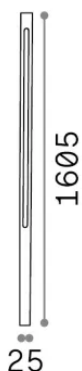

## Outdoor - Floor lamps

Ean	8021696372297
Item	JEDI PT H160 COFFEE
Installation	Floor lamps
Warranty	5 years
Gross weight	2.07 kg
Volume	0.00648 m <sup>3</sup>

## Source info

Integrated source	-
Replaceable source	No
Power	25 W
Emission	-
Max consumption	-
Features LED	LED SMD DOB
CCT LED	3000 K
Duration LED (t. 25°C)	50 h
CRI	> 90
SDCM	3
Light beam	-
Light beam flux	2600 lm
Useful light flux	-