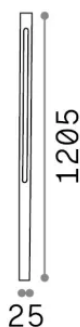

## Outdoor - Floor lamps

<b>Ean</b>	8021696372280
<b>Item</b>	JEDI PT H120 COFFEE
<b>Installation</b>	Floor lamps
<b>Warranty</b>	5 years
<b>Gross weight</b>	1.33 kg
<b>Volume</b>	0.00504 m <sup>3</sup>

## Source info

<b>Integrated source</b>	-
<b>Replaceable source</b>	No
<b>Power</b>	19 W
<b>Emission</b>	-
<b>Max consumption</b>	-
<b>Features LED</b>	LED SMD DOB
<b>CCT LED</b>	3000 K
<b>Duration LED (t. 25°C)</b>	50 h
<b>CRI</b>	> 90
<b>SDCM</b>	3
<b>Light beam</b>	-
<b>Light beam flux</b>	2050 lm
<b>Useful light flux</b>	-