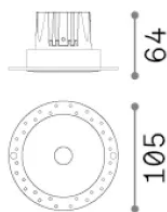

## Technical - Recessed lights

Ean	8021696368764
Item	INFINITY FI TRIMLESS 12W 3000K NERO
Installation	Recessed lights
Warranty	5 years
Gross weight	0.42 kg
Volume	0.001389 m <sup>3</sup>

## Source info

Integrated source	-
Replaceable source	No
Power	12 W
Emission	-
Max consumption	-
Features LED	LED COB
CCT LED	3000 K
Duration LED (t. 25°C)	50 h
CRI	> 90
SDCM	3
Light beam	36°
UGR Maximum	< 16
Light beam flux	1000 lm
Useful light flux	-