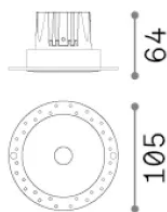

General info

Technical - Recessed lights

Ean	8021696356143
Item	INFINITY FI TRIMLESS 12W 3000K BIANCO
Installation	Recessed lights
Warranty	5 years
Gross weight	0.42 kg
Volume	0.000937 m ³

Technical info

Source info

Integrated source	Integrated LED module
Replaceable source	No
Power	12 W
Emission	Direct
Max consumption	max 12 W
Features LED	LED COB
CCT LED	3000 K
Duration LED (t. 25°C)	50000 h
CRI	> 90
SDCM	3
Light beam	36°
UGR Maximum	< 16
Light beam flux	1000 lm
Useful light flux	840 lm
Photobiological risk	1