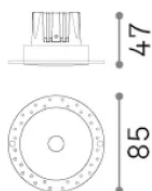

## Technical - Recessed lights

Ean	8021696356129
Item	INFINITY FI TRIMLESS 07W 3000K NERO
Installation	Recessed lights
Warranty	5 years
Gross weight	0.2 kg
Volume	0.003024 m <sup>3</sup>

## Source info

Integrated source	Integrated LED module
Replaceable source	No
Power	7 W
Emission	Direct
Max consumption	max 7 W
Features LED	LED COB
CCT LED	3000 K
Duration LED (t. 25°C)	50000 h
CRI	> 95
SDCM	3
Light beam	28°
UGR Maximum	< 16
Light beam flux	520 lm
Useful light flux	270 lm
Photobiological risk	1