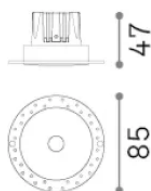

General info

Technical - Recessed lights

Ean	8021696368740
Item	INFINITY FI TRIM 12W 3000K NERO
Installation	Recessed lights
Warranty	5 years
Gross weight	0.39 kg
Volume	0.001158 m ³

Technical info

Net weight	0.35 kg
Insulation class	II
Protection index	IP20
Compliance	-
Operating temperature	-
Dimmer	Non-dimmable
Power output	220-240 V AC
Power supply	-

Source info

Integrated source	-
Replaceable source	No
Power	12 W
Emission	-
Max consumption	-
Features LED	LED COB
CCT LED	3000 K
Duration LED (t. 25°C)	50 h
CRI	> 90
SDCM	3
Light beam	36°
UGR Maximum	< 16
Light beam flux	1000 lm
Useful light flux	-