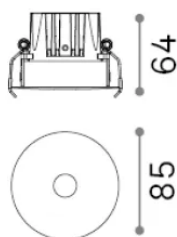

General info

Technical - Recessed lights

Ean	8021696356112
Item	INFINITY FI TRIM 12W 3000K BIANCO
Installation	Recessed lights
Warranty	5 years
Gross weight	0.39 kg
Volume	0.001158 m ³

Technical info

Net weight	0.35 kg
Insulation class	II
Protection index	IP20
Compliance	-
Operating temperature	-
Dimmer	Non-dimmable
Power output	220-240 V AC
Power supply	-

Source info

Integrated source	-
Replaceable source	No
Power	12 W
Emission	-
Max consumption	-
Features LED	LED COB
CCT LED	3000 K
Duration LED (t. 25°C)	50 h
CRI	> 90
SDCM	3
Light beam	36°
UGR Maximum	< 16
Light beam flux	1000 lm
Useful light flux	-