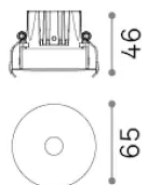

General info

Technical - Recessed lights

Ean	8021696355702
Item	INFINITY FI TRIM 07W 3000K NERO
Installation	Recessed lights
Warranty	5 years
Gross weight	0.17 kg
Volume	0.000893 m ³

Technical info

Net weight	0.14 kg
Insulation class	II
Protection index	IP20
Compliance	-
Operating temperature	-
Dimmer	Non-dimmable
Power output	220-240 V AC
Power supply	-

Source info

Integrated source	-
Replaceable source	No
Power	7 W
Emission	-
Max consumption	-
Features LED	LED COB
CCT LED	3000 K
Duration LED (t. 25°C)	50 h
CRI	> 95
SDCM	3
Light beam	28°
UGR Maximum	< 16
Light beam flux	520 lm
Useful light flux	-