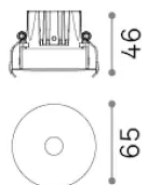

Source info

Integrated source	-
Replaceable source	No
Power	7 W
Emission	-
Max consumption	-
Features LED	LED COB
CCT LED	3000 K
Duration LED (t. 25°C)	50 h
CRI	> 95
SDCM	3
Light beam	28°
UGR Maximum	< 16
Light beam flux	520 lm
Useful light flux	-