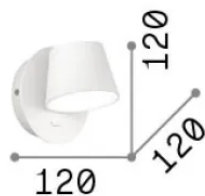

General info

Indoor - Wall lamps

Ean	8021696167121
Item	GIM AP NERO
Installation	Wall lamps
Warranty	5 years
Gross weight	0.53 kg
Volume	0.002028 m ³

Technical info

Net weight	0.45 kg
Insulation class	I
Protection index	IP20
Compliance	-
Operating temperature	-
Dimmer	Non-dimmable
Power output	220-240 V AC
Power supply	-

Source info

Integrated source	-
Replaceable source	No
Power	LED 6,5 W
Emission	-
Max consumption	-
Features LED	LED SMD
CCT LED	3000 K
Duration LED (t. 25°C)	15 h
CRI	> 90
SDCM	3
Light beam flux	480 lm
Bulb included	1
Recommended bulb	LED INTEGRATO 480lm 3000K