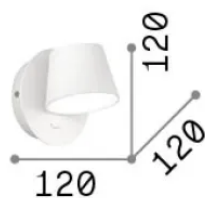

## Indoor - Wall lamps

<b>Ean</b>	8021696167152
<b>Item</b>	GIM AP BIANCO
<b>Installation</b>	Wall lamps
<b>Warranty</b>	5 years
<b>Gross weight</b>	0.53 kg
<b>Volume</b>	0.002028 m <sup>3</sup>

## Source info

<b>Integrated source</b>	-
<b>Replaceable source</b>	No
<b>Power</b>	LED 6,5 W
<b>Emission</b>	-
<b>Max consumption</b>	-
<b>Features LED</b>	LED SMD
<b>CCT LED</b>	3000 K
<b>Duration LED (t. 25°C)</b>	15 h
<b>CRI</b>	> 90
<b>SDCM</b>	3
<b>Light beam flux</b>	480 lm
<b>Bulb included</b>	1
<b>Recommended bulb</b>	LED INTEGRATO 480lm 3000K