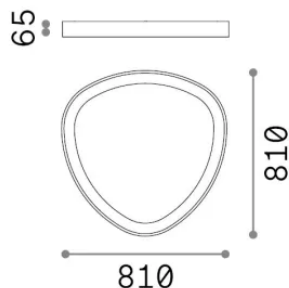

General info

Indoor - Ceiling lamps

Ean	8021696372112
Item	GEMINI PL D081 ON-OFF OTTONE 4000K
Installation	Ceiling lamps
Warranty	5 years
Gross weight	10.84 kg
Volume	0.088752 m ³

Technical info

Net weight	7.43 kg
Insulation class	II
Protection index	IP20
Compliance	-
Operating temperature	-
Dimmer	Non-dimmable
Power output	220-240 V AC
Power supply	-

Source info

Integrated source	-
Replaceable source	No
Power	42 W
Emission	-
Max consumption	-
Features LED	LED SMD LUMILEDS
CCT LED	4000 K
Duration LED (t. 25°C)	50 h
CRI	> 90
SDCM	3
Light beam	130°
Light beam flux	4650 lm
Useful light flux	-