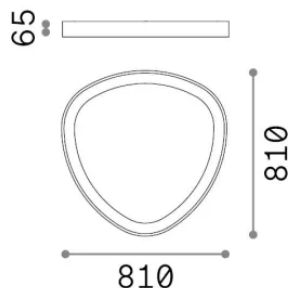

General info

Indoor - Ceiling lamps

Ean	8021696372105
Item	GEMINI PL D081 ON-OFF NERO 4000K
Installation	Ceiling lamps
Warranty	5 years
Gross weight	10.84 kg
Volume	0.088752 m ³

Technical info

Net weight	7.43 kg
Insulation class	II
Protection index	IP20
Compliance	-
Operating temperature	-
Dimmer	Non-dimmable
Power output	220-240 V AC
Power supply	-

Source info

Integrated source	-
Replaceable source	No
Power	42 W
Emission	-
Max consumption	-
Features LED	LED SMD LUMILEDS
CCT LED	4000 K
Duration LED (t. 25°C)	50 h
CRI	> 90
SDCM	3
Light beam	130°
Light beam flux	4650 lm
Useful light flux	-