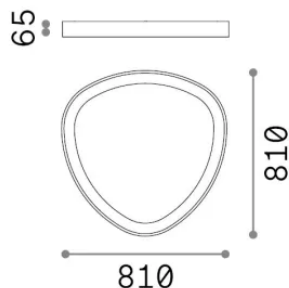

## Technical info

<b>Net weight</b>	7.43 kg
<b>Insulation class</b>	II
<b>Protection index</b>	IP20
<b>Compliance</b>	-
<b>Operating temperature</b>	-
<b>Dimmer</b>	Non-dimmable
<b>Power output</b>	220-240 V AC
<b>Power supply</b>	-

## Source info

<b>Integrated source</b>	-
<b>Replaceable source</b>	No
<b>Power</b>	42 W
<b>Emission</b>	-
<b>Max consumption</b>	-
<b>Features LED</b>	LED SMD LUMILEDS
<b>CCT LED</b>	4000 K
<b>Duration LED (t. 25°C)</b>	50 h
<b>CRI</b>	> 90
<b>SDCM</b>	3
<b>Light beam</b>	130°
<b>Light beam flux</b>	4650 lm
<b>Useful light flux</b>	-