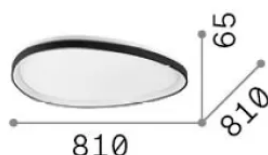

General info

Indoor - Ceiling lamps

Ean	8021696328072
Item	GEMINI PL D081 ON-OFF BIANCO 3000K
Installation	Ceiling lamps
Warranty	5 years
Gross weight	7.55 kg
Volume	0.093925 m ³

Technical info

Net weight	4.55 kg
Insulation class	II
Protection index	IP20
Compliance	-
Operating temperature	-
Dimmer	Non-dimmable
Power output	220-240 V AC
Power supply	-

Source info

Integrated source	-
Replaceable source	No
Power	42 W
Emission	-
Max consumption	-
Features LED	LED SMD LUMILEDS
CCT LED	3000 K
Duration LED (t. 25°C)	50 h
CRI	> 90
SDCM	3
Light beam	130°
Light beam flux	4450 lm
Useful light flux	-