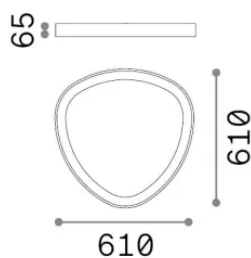

General info

Indoor - Ceiling lamps

Ean	8021696372082
Item	GEMINI PL D061 ON-OFF OTTONE 4000K
Installation	Ceiling lamps
Warranty	5 years
Gross weight	6.34 kg
Volume	0.0507 m ³

Technical info

Net weight	4.69 kg
Insulation class	II
Protection index	IP20
Compliance	-
Operating temperature	-
Dimmer	Non-dimmable
Power output	220-240 V AC
Power supply	-

Source info

Integrated source	-
Replaceable source	No
Power	30 W
Emission	-
Max consumption	-
Features LED	LED SMD LUMILEDS
CCT LED	4000 K
Duration LED (t. 25°C)	50 h
CRI	> 90
SDCM	3
Light beam	130°
Light beam flux	3550 lm
Useful light flux	-