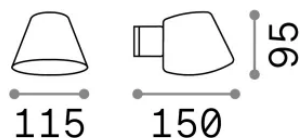

General info

Outdoor - Wall lamps

Ean	8021696020228
Item	GAS AP1 NERO
Installation	Wall lamps
Warranty	5 years
Gross weight	0.4 kg
Volume	0.002046 m ³

Technical info

Net weight	0.32 kg
Insulation class	I
Protection index	IP43
Compliance	CE
Operating temperature	0° ~ +40 °C
Dimmer	Non-dimmable
Power output	220-240 V AC
Power supply	Not required