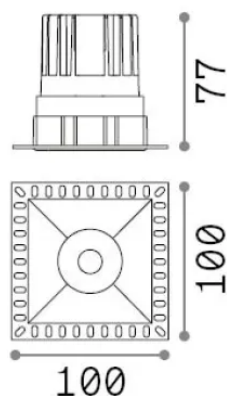

General info

Technical - Recessed lights

Ean	8021696319674
Item	GAME TRIMLESS SQUARE 11W 3000K NE
Installation	Recessed lights
Warranty	5 years
Gross weight	0.41 kg
Volume	0.00121 m ³

Technical info

Net weight	0.3 kg
Insulation class	II
Protection index	IP20
Compliance	-
Operating temperature	-
Dimmer	Non-dimmable
Power output	220-240 V AC
Power supply	-

Source info

Integrated source	-
Replaceable source	No
Power	11 W
Emission	-
Max consumption	-
Features LED	LED COB CREE
CCT LED	3000 K
Duration LED (t. 25°C)	50 h
CRI	> 90
SDCM	3
Light beam	36°
UGR Maximum	< 19
Light beam flux	950 lm
Useful light flux	-