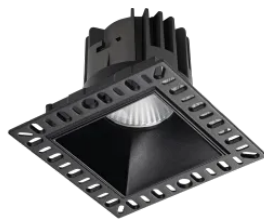

General info

Technical - Recessed lights

Ean	8021696319674
Item	GAME TRIMLESS SQUARE 11W 3000K NE
Installation	Recessed lights
Warranty	5 years
Gross weight	0.41 kg
Volume	0.00121 m ³

Technical info

Net weight	0.3 kg
Insulation class	II
Protection index	IP20
Compliance	-
Operating temperature	-
Dimmer	Non-dimmable
Power output	220-240 V AC
Power supply	-

Source info

Integrated source	-
Replaceable source	No
Power	11 W
Emission	-
Max consumption	-
Features LED	LED COB CREE
CCT LED	3000 K
Duration LED (t. 25°C)	50 h
CRI	> 90
SDCM	3
Light beam	36°
UGR Maximum	< 19
Light beam flux	950 lm
Useful light flux	-