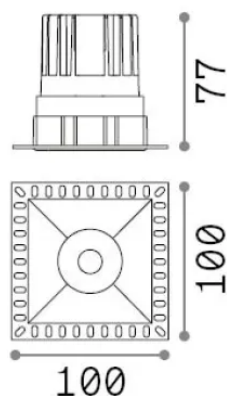

General info

Technical - Recessed lights

Ean	8021696319681
Item	GAME TRIMLESS SQUARE 11W 3000K BI
Installation	Recessed lights
Warranty	5 years
Gross weight	0.41 kg
Volume	0.00121 m ³

Technical info

Net weight	0.3 kg
Insulation class	II
Protection index	IP20
Compliance	-
Operating temperature	-
Dimmer	Non-dimmable
Power output	220-240 V AC
Power supply	-

Source info

Integrated source	-
Replaceable source	No
Power	11 W
Emission	-
Max consumption	-
Features LED	LED COB CREE
CCT LED	3000 K
Duration LED (t. 25°C)	50 h
CRI	> 90
SDCM	3
Light beam	36°
UGR Maximum	< 19
Light beam flux	950 lm
Useful light flux	-