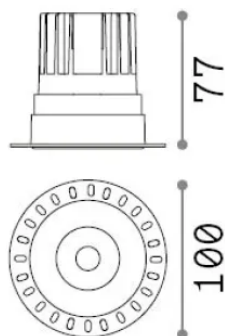

Source info

Integrated source	-
Replaceable source	No
Power	11 W
Emission	-
Max consumption	-
Features LED	LED COB CREE
CCT LED	3000 K
Duration LED (t. 25°C)	50 h
CRI	> 90
SDCM	3
Light beam	36°
UGR Maximum	< 19
Light beam flux	950 lm
Useful light flux	-