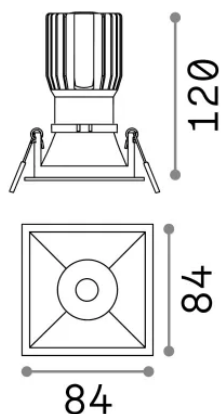

## Technical - Recessed lights

<b>Ean</b>	8021696192383
<b>Item</b>	GAME TRIM SQUARE 11W 3000K NE NE
<b>Installation</b>	Recessed lights
<b>Warranty</b>	5 years
<b>Gross weight</b>	0.4 kg
<b>Volume</b>	0.001573 m <sup>3</sup>

## Source info

<b>Integrated source</b>	-
<b>Replaceable source</b>	No
<b>Power</b>	11 W
<b>Emission</b>	-
<b>Max consumption</b>	-
<b>Features LED</b>	LED COB CREE
<b>CCT LED</b>	3000 K
<b>Duration LED (t. 25°C)</b>	50 h
<b>CRI</b>	> 90
<b>SDCM</b>	3
<b>Light beam</b>	36°
<b>UGR Maximum</b>	< 19
<b>Light beam flux</b>	950 lm
<b>Useful light flux</b>	-