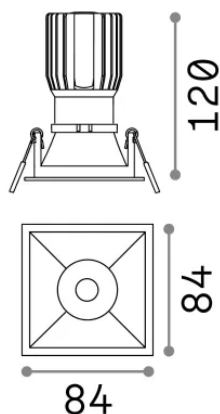

General info

Technical - Recessed lights

Ean	8021696192406
Item	GAME TRIM SQUARE 11W 3000K NE BI
Installation	Recessed lights
Warranty	5 years
Gross weight	0.38 kg
Volume	0.001634 m ³

Technical info

Net weight	0.3 kg
Insulation class	II
Protection index	IP20
Compliance	CE
Operating temperature	0° ~ +40 °C [DO NOT COVER]
Dimmer	Non-dimmable, On-Off
Power output	220-240 V AC 50/60 Hz
Power supply	Separate, included Replaceable (by qualified operators only), electronic
Load resistance	IK06
Front protection index	IP40
Accessories not included	Dimmable driver

Source info

Integrated source	Integrated LED module
Replaceable source	Replaceable (by qualified operators only)
Power	11 W
Emission	Direct
Max consumption	max 11 W
Features LED	LED COB CREE
CCT LED	3000 K
Duration LED (t. 25°C)	50000 h
CRI	> 90
SDCM	3
Light beam	36°
UGR Maximum	< 19
Light beam flux	950 lm
Useful light flux	780 lm
Photobiological risk	1