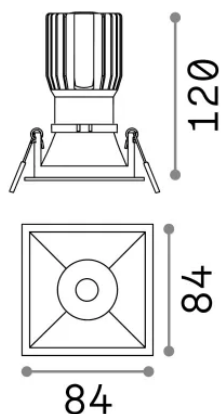

## Technical - Recessed lights

Ean	8021696192352
Item	GAME TRIM SQUARE 11W 3000K BI NE
Installation	Recessed lights
Warranty	5 years
Gross weight	0.4 kg
Volume	0.001573 m <sup>3</sup>

## Source info

Integrated source	-
Replaceable source	No
Power	11 W
Emission	-
Max consumption	-
Features LED	LED COB CREE
CCT LED	3000 K
Duration LED (t. 25°C)	50 h
CRI	> 90
SDCM	3
Light beam	36°
UGR Maximum	< 19
Light beam flux	950 lm
Useful light flux	-