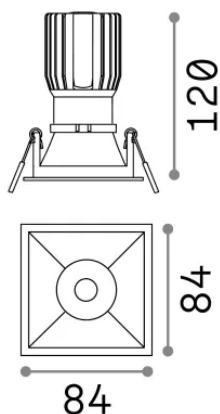

## Technical - Recessed lights

|                     |                                  |
|---------------------|----------------------------------|
| <b>Ean</b>          | 8021696192376                    |
| <b>Item</b>         | GAME TRIM SQUARE 11W 3000K BI BI |
| <b>Installation</b> | Recessed lights                  |
| <b>Warranty</b>     | 5 years                          |
| <b>Gross weight</b> | 0.4 kg                           |
| <b>Volume</b>       | 0.001573 m <sup>3</sup>          |

## Source info

|                               |              |
|-------------------------------|--------------|
| <b>Integrated source</b>      | -            |
| <b>Replaceable source</b>     | No           |
| <b>Power</b>                  | 11 W         |
| <b>Emission</b>               | -            |
| <b>Max consumption</b>        | -            |
| <b>Features LED</b>           | LED COB CREE |
| <b>CCT LED</b>                | 3000 K       |
| <b>Duration LED (t. 25°C)</b> | 50 h         |
| <b>CRI</b>                    | > 90         |
| <b>SDCM</b>                   | 3            |
| <b>Light beam</b>             | 36°          |
| <b>UGR Maximum</b>            | < 19         |
| <b>Light beam flux</b>        | 950 lm       |
| <b>Useful light flux</b>      | -            |