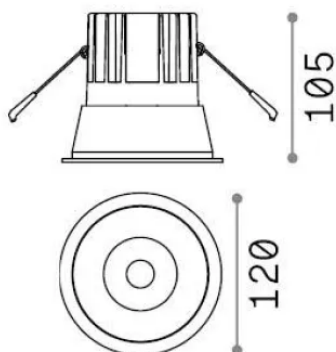

General info

Technical - Recessed lights

Ean	8021696341415
Item	GAME TRIM ROUND 20W 3000K NE OR
Installation	Recessed lights
Warranty	5 years
Gross weight	0.73 kg
Volume	0.001573 m ³

Technical info

Net weight	0.65 kg
Insulation class	II
Protection index	IP20
Compliance	-
Operating temperature	-
Dimmer	Non-dimmable
Power output	220-240 V AC
Power supply	-

Source info

Integrated source	-
Replaceable source	No
Power	20 W
Emission	-
Max consumption	-
Features LED	LED COB CREE
CCT LED	3000 K
Duration LED (t. 25°C)	50 h
CRI	> 90
SDCM	3
Light beam	27°
UGR Maximum	< 19
Light beam flux	2250 lm
Useful light flux	-