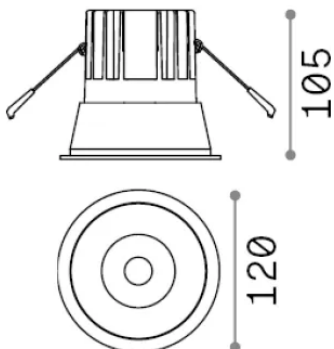

General info

Technical - Recessed lights

Ean	8021696273167
Item	GAME TRIM ROUND 20W 3000K NE NE
Installation	Recessed lights
Warranty	5 years
Gross weight	0.98 kg
Volume	0.001573 m ³

Technical info

Net weight	0.66 kg
Insulation class	II
Protection index	IP20
Compliance	-
Operating temperature	-
Dimmer	Non-dimmable
Power output	220-240 V AC
Power supply	-

Source info

Integrated source	-
Replaceable source	No
Power	20 W
Emission	-
Max consumption	-
Features LED	LED COB CREE
CCT LED	3000 K
Duration LED (t. 25°C)	50 h
CRI	> 90
SDCM	3
Light beam	27°
UGR Maximum	< 19
Light beam flux	2250 lm
Useful light flux	-