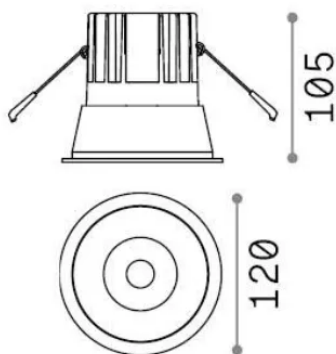

General info

Technical - Recessed lights

Ean	8021696341422
Item	GAME TRIM ROUND 20W 3000K BI OR
Installation	Recessed lights
Warranty	5 years
Gross weight	0.73 kg
Volume	0.001573 m ³

Technical info

Net weight	0.65 kg
Insulation class	II
Protection index	IP20
Compliance	-
Operating temperature	-
Dimmer	Non-dimmable
Power output	220-240 V AC
Power supply	-

Source info

Integrated source	-
Replaceable source	No
Power	20 W
Emission	-
Max consumption	-
Features LED	LED COB CREE
CCT LED	3000 K
Duration LED (t. 25°C)	50 h
CRI	> 90
SDCM	3
Light beam	27°
UGR Maximum	< 19
Light beam flux	2250 lm
Useful light flux	-