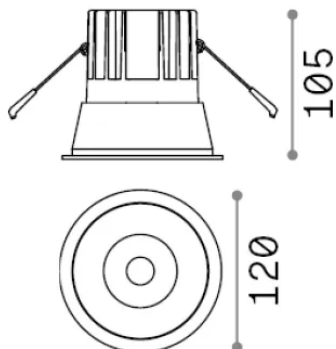

Technical info

Net weight	0.65 kg
Insulation class	II
Protection index	IP20
Compliance	CE
Operating temperature	0° ~ +40 °C [DO NOT COVER]
Dimmer	Non-dimmable, On-Off
Power output	220-240 V AC 50/60 Hz
Power supply	Separate, included Replaceable (by qualified operators only), electronic
Load resistance	IK06
Front protection index	IP40
Accessories not included	Dimmable driver

Source info

Integrated source	Integrated LED module
Replaceable source	Replaceable (by qualified operators only)
Power	20 W
Emission	Direct
Max consumption	max 20 W
Features LED	LED COB CREE
CCT LED	3000 K
Duration LED (t. 25°C)	50000 h
CRI	> 90
SDCM	3
Light beam	27°
UGR Maximum	< 19
Light beam flux	2250 lm
Useful light flux	1790 lm
Photobiological risk	1