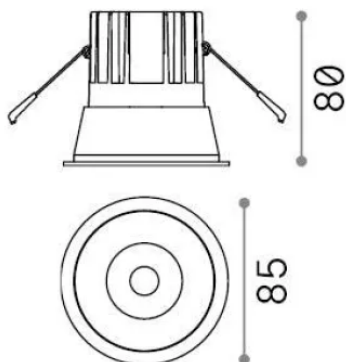

General info

Technical - Recessed lights

| | |
|--------------|---------------------------------|
| Ean | 8021696341354 |
| Item | GAME TRIM ROUND 11W 4000K NE OR |
| Installation | Recessed lights |
| Warranty | 5 years |
| Gross weight | 0.37 kg |
| Volume | 0.001573 m ³ |

Technical info

| | |
|-----------------------|--------------|
| Net weight | 0.3 kg |
| Insulation class | II |
| Protection index | IP20 |
| Compliance | - |
| Operating temperature | - |
| Dimmer | Non-dimmable |
| Power output | 220-240 V AC |
| Power supply | - |

Source info

| | |
|------------------------|--------------|
| Integrated source | - |
| Replaceable source | No |
| Power | 11 W |
| Emission | - |
| Max consumption | - |
| Features LED | LED COB CREE |
| CCT LED | 4000 K |
| Duration LED (t. 25°C) | 50 h |
| CRI | > 90 |
| SDCM | 3 |
| Light beam | 36° |
| UGR Maximum | < 19 |
| Light beam flux | 1100 lm |
| Useful light flux | - |