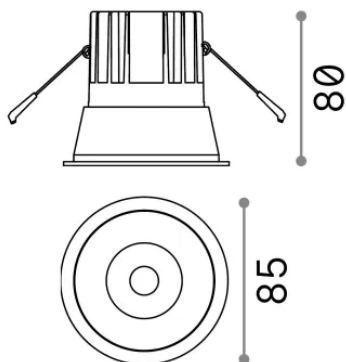

General info

Technical - Recessed lights

Ean	8021696267968
Item	GAME TRIM ROUND 11W 4000K NE NE
Installation	Recessed lights
Warranty	5 years
Gross weight	0.4 kg
Volume	0.001573 m ³

Technical info

Net weight	0.35 kg
Insulation class	II
Protection index	IP20
Compliance	-
Operating temperature	-
Dimmer	Non-dimmable
Power output	220-240 V AC
Power supply	-

Source info

Integrated source	-
Replaceable source	No
Power	11 W
Emission	-
Max consumption	-
Features LED	LED COB CREE
CCT LED	4000 K
Duration LED (t. 25°C)	50 h
CRI	> 90
SDCM	3
Light beam	36°
UGR Maximum	< 19
Light beam flux	1100 lm
Useful light flux	-