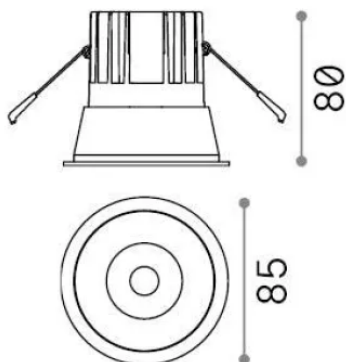

## Technical - Recessed lights

<b>Ean</b>	8021696341361
<b>Item</b>	GAME TRIM ROUND 11W 4000K BI OR
<b>Installation</b>	Recessed lights
<b>Warranty</b>	5 years
<b>Gross weight</b>	0.37 kg
<b>Volume</b>	0.001573 m <sup>3</sup>

## Technical info

<b>Net weight</b>	0.3 kg
<b>Insulation class</b>	II
<b>Protection index</b>	IP20
<b>Compliance</b>	-
<b>Operating temperature</b>	-
<b>Dimmer</b>	Non-dimmable
<b>Power output</b>	220-240 V AC
<b>Power supply</b>	-

## Source info

<b>Integrated source</b>	-
<b>Replaceable source</b>	No
<b>Power</b>	11 W
<b>Emission</b>	-
<b>Max consumption</b>	-
<b>Features LED</b>	LED COB CREE
<b>CCT LED</b>	4000 K
<b>Duration LED (t. 25°C)</b>	50 h
<b>CRI</b>	> 90
<b>SDCM</b>	3
<b>Light beam</b>	36°
<b>UGR Maximum</b>	< 19
<b>Light beam flux</b>	1100 lm
<b>Useful light flux</b>	-