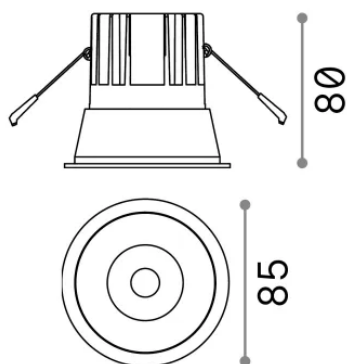

General info

Technical - Recessed lights

Ean	8021696267975
Item	GAME TRIM ROUND 11W 4000K BI BI
Installation	Recessed lights
Warranty	5 years
Gross weight	0.38 kg
Volume	0.001634 m ³

Technical info

Net weight	0.3 kg
Insulation class	II
Protection index	IP20
Compliance	CE
Operating temperature	0° ~ +40 °C [DO NOT COVER]
Dimmer	Non-dimmable, On-Off
Power output	220-240 V AC 50/60 Hz
Power supply	Separate, included Replaceable (by qualified operators only), electronic
Load resistance	IK06
Front protection index	IP40
Accessories not included	Dimmable driver

Source info

Integrated source	Integrated LED module
Replaceable source	Replaceable (by qualified operators only)
Power	11 W
Emission	Direct
Max consumption	max 11 W
Features LED	LED COB CREE
CCT LED	4000 K
Duration LED (t. 25°C)	50000 h
CRI	> 90
SDCM	3
Light beam	36°
UGR Maximum	< 19
Light beam flux	1100 lm
Useful light flux	880 lm
Photobiological risk	2