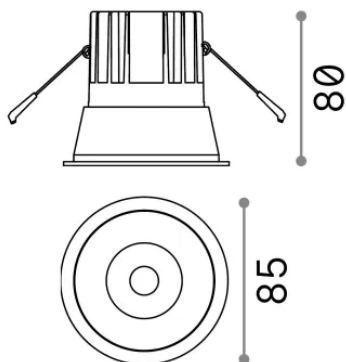

General info

Technical - Recessed lights

Ean	8021696192345
Item	GAME TRIM ROUND 11W 3000K NE OR
Installation	Recessed lights
Warranty	5 years
Gross weight	0.4 kg
Volume	0.001573 m ³

Technical info

Net weight	0.35 kg
Insulation class	II
Protection index	IP20
Compliance	-
Operating temperature	-
Dimmer	Non-dimmable
Power output	220-240 V AC
Power supply	-

Source info

Integrated source	-
Replaceable source	No
Power	11 W
Emission	-
Max consumption	-
Features LED	LED COB CREE
CCT LED	3000 K
Duration LED (t. 25°C)	50 h
CRI	> 90
SDCM	3
Light beam	36°
UGR Maximum	< 19
Light beam flux	950 lm
Useful light flux	-