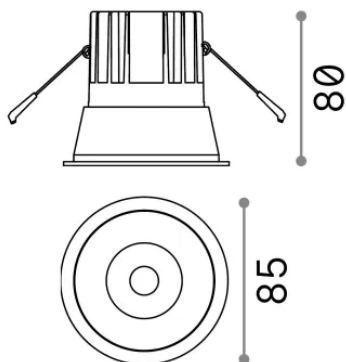

General info

Technical - Recessed lights

| | |
|--------------|---------------------------------|
| Ean | 8021696192314 |
| Item | GAME TRIM ROUND 11W 3000K NE NE |
| Installation | Recessed lights |
| Warranty | 5 years |
| Gross weight | 0.4 kg |
| Volume | 0.001573 m ³ |

Technical info

| | |
|-----------------------|--------------|
| Net weight | 0.35 kg |
| Insulation class | II |
| Protection index | IP20 |
| Compliance | - |
| Operating temperature | - |
| Dimmer | Non-dimmable |
| Power output | 220-240 V AC |
| Power supply | - |

Source info

| | |
|------------------------|--------------|
| Integrated source | - |
| Replaceable source | No |
| Power | 11 W |
| Emission | - |
| Max consumption | - |
| Features LED | LED COB CREE |
| CCT LED | 3000 K |
| Duration LED (t. 25°C) | 50 h |
| CRI | > 90 |
| SDCM | 3 |
| Light beam | 36° |
| UGR Maximum | < 19 |
| Light beam flux | 950 lm |
| Useful light flux | - |