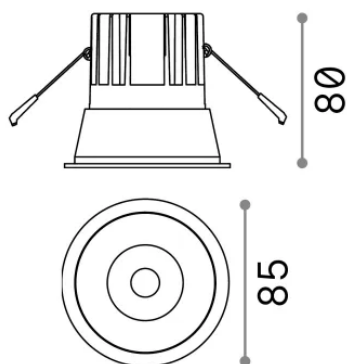

## Technical - Recessed lights

Ean	8021696192338
Item	GAME TRIM ROUND 11W 3000K NE BI
Installation	Recessed lights
Warranty	5 years
Gross weight	0.4 kg
Volume	0.001573 m <sup>3</sup>

## Technical info

Net weight	0.35 kg
Insulation class	II
Protection index	IP20
Compliance	-
Operating temperature	-
Dimmer	Non-dimmable
Power output	220-240 V AC
Power supply	-

## Source info

Integrated source	-
Replaceable source	No
Power	11 W
Emission	-
Max consumption	-
Features LED	LED COB CREE
CCT LED	3000 K
Duration LED (t. 25°C)	50 h
CRI	> 90
SDCM	3
Light beam	36°
UGR Maximum	< 19
Light beam flux	950 lm
Useful light flux	-