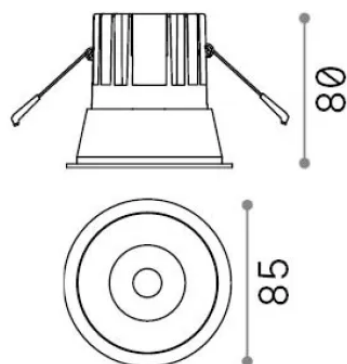

General info

Technical - Recessed lights

Ean	8021696327754
Item	GAME TRIM ROUND 11W 3000K IP65 NE NE
Installation	Recessed lights
Warranty	5 years
Gross weight	0.15 kg
Volume	0.001573 m ³

Technical info

Net weight	0.07 kg
Insulation class	II
Protection index	IP20
Compliance	-
Operating temperature	-
Dimmer	Non-dimmable
Power output	220-240 V AC
Power supply	-

Source info

Integrated source	-
Replaceable source	No
Power	11 W
Emission	-
Max consumption	-
Features LED	LED COB CREE
CCT LED	3000 K
Duration LED (t. 25°C)	50 h
CRI	> 90
SDCM	3
Light beam	36°
UGR Maximum	< 19
Light beam flux	950 lm
Useful light flux	-