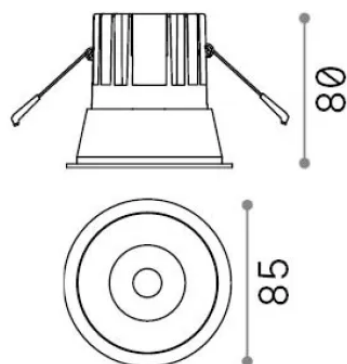

General info

Technical - Recessed lights

Ean	8021696313191
Item	GAME TRIM ROUND 11W 3000K IP65 BI BI
Installation	Recessed lights
Warranty	5 years
Gross weight	0.15 kg
Volume	0.001573 m ³

Technical info

Net weight	0.07 kg
Insulation class	II
Protection index	IP20
Compliance	-
Operating temperature	-
Dimmer	Non-dimmable
Power output	220-240 V AC
Power supply	-

Source info

Integrated source	-
Replaceable source	No
Power	11 W
Emission	-
Max consumption	-
Features LED	LED COB CREE
CCT LED	3000 K
Duration LED (t. 25°C)	50 h
CRI	> 90
SDCM	3
Light beam	36°
UGR Maximum	< 19
Light beam flux	950 lm
Useful light flux	-