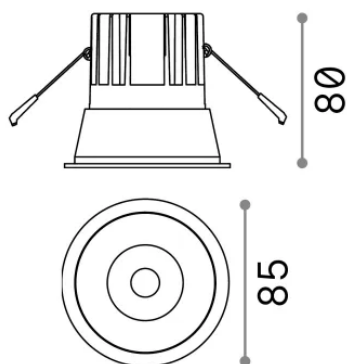

General info

Technical - Recessed lights

Ean	8021696192307
Item	GAME TRIM ROUND 11W 3000K BI OR
Installation	Recessed lights
Warranty	5 years
Gross weight	0.38 kg
Volume	0.001634 m ³

Technical info

Net weight	0.3 kg
Insulation class	II
Protection index	IP20
Compliance	CE
Operating temperature	0° ~ +40 °C [DO NOT COVER]
Dimmer	Non-dimmable, On-Off
Power output	220-240 V AC 50/60 Hz
Power supply	Separate, included Replaceable (by qualified operators only), electronic
Load resistance	IK06
Front protection index	IP40
Accessories not included	Dimmable driver

Source info

Integrated source	Integrated LED module
Replaceable source	Replaceable (by qualified operators only)
Power	11 W
Emission	Direct
Max consumption	max 11 W
Features LED	LED COB CREE
CCT LED	3000 K
Duration LED (t. 25°C)	50000 h
CRI	> 90
SDCM	3
Light beam	36°
UGR Maximum	< 19
Light beam flux	950 lm
Useful light flux	700 lm
Photobiological risk	1