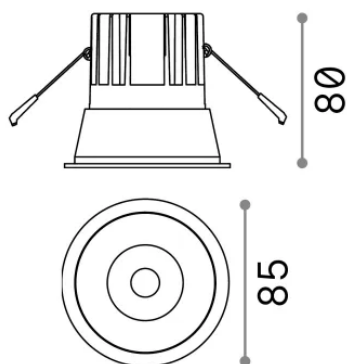

General info

Technical - Recessed lights

Ean	8021696192277
Item	GAME TRIM ROUND 11W 3000K BI NE
Installation	Recessed lights
Warranty	5 years
Gross weight	0.4 kg
Volume	0.001573 m ³

Technical info

Net weight	0.35 kg
Insulation class	II
Protection index	IP20
Compliance	-
Operating temperature	-
Dimmer	Non-dimmable
Power output	220-240 V AC
Power supply	-

Source info

Integrated source	-
Replaceable source	No
Power	11 W
Emission	-
Max consumption	-
Features LED	LED COB CREE
CCT LED	3000 K
Duration LED (t. 25°C)	50 h
CRI	> 90
SDCM	3
Light beam	36°
UGR Maximum	< 19
Light beam flux	950 lm
Useful light flux	-