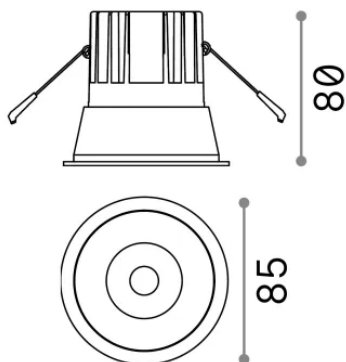

## Technical - Recessed lights

<b>Ean</b>	8021696192291
<b>Item</b>	GAME TRIM ROUND 11W 3000K BI BI
<b>Installation</b>	Recessed lights
<b>Warranty</b>	5 years
<b>Gross weight</b>	0.4 kg
<b>Volume</b>	0.001573 m <sup>3</sup>

## Technical info

<b>Net weight</b>	0.35 kg
<b>Insulation class</b>	II
<b>Protection index</b>	IP20
<b>Compliance</b>	-
<b>Operating temperature</b>	-
<b>Dimmer</b>	Non-dimmable
<b>Power output</b>	220-240 V AC
<b>Power supply</b>	-

## Source info

<b>Integrated source</b>	-
<b>Replaceable source</b>	No
<b>Power</b>	11 W
<b>Emission</b>	-
<b>Max consumption</b>	-
<b>Features LED</b>	LED COB CREE
<b>CCT LED</b>	3000 K
<b>Duration LED (t. 25°C)</b>	50 h
<b>CRI</b>	> 90
<b>SDCM</b>	3
<b>Light beam</b>	36°
<b>UGR Maximum</b>	< 19
<b>Light beam flux</b>	950 lm
<b>Useful light flux</b>	-