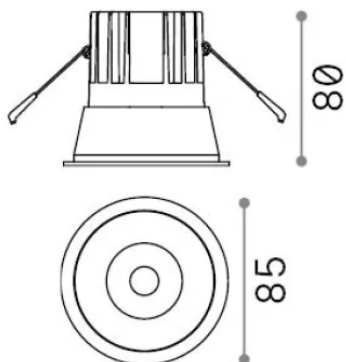

General info

Technical - Recessed lights

Ean	8021696285412
Item	GAME TRIM ROUND 11W 2700K NE NE
Installation	Recessed lights
Warranty	5 years
Gross weight	0.32 kg
Volume	0.001573 m ³

Technical info

Net weight	0.28 kg
Insulation class	II
Protection index	IP20
Compliance	-
Operating temperature	-
Dimmer	Non-dimmable
Power output	220-240 V AC
Power supply	-

Source info

Integrated source	-
Replaceable source	No
Power	11 W
Emission	-
Max consumption	-
Features LED	LED COB CREE
CCT LED	2700 K
Duration LED (t. 25°C)	50 h
CRI	> 90
SDCM	3
Light beam	36°
UGR Maximum	< 19
Light beam flux	900 lm
Useful light flux	-