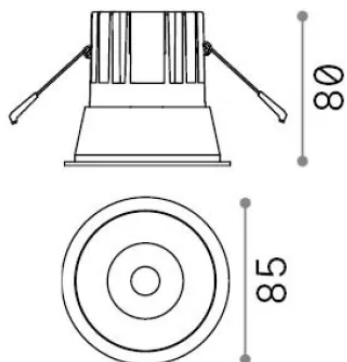

General info

Technical - Recessed lights

Ean	8021696285429
Item	GAME TRIM ROUND 11W 2700K BI BI
Installation	Recessed lights
Warranty	5 years
Gross weight	0.4 kg
Volume	0.001634 m ³

Technical info

Net weight	0.35 kg
Insulation class	II
Protection index	IP20
Compliance	-
Operating temperature	-
Dimmer	Non-dimmable
Power output	220-240 V AC
Power supply	-

Source info

Integrated source	-
Replaceable source	No
Power	11 W
Emission	-
Max consumption	-
Features LED	LED COB CREE
CCT LED	2700 K
Duration LED (t. 25°C)	50 h
CRI	> 90
SDCM	3
Light beam	36°
UGR Maximum	< 19
Light beam flux	900 lm
Useful light flux	-