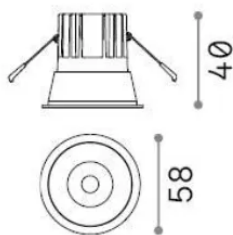

General info

Technical - Recessed lights

Ean	8021696349077
Item	GAME TRIM ROUND 05W 3000K NE OR
Installation	Recessed lights
Warranty	5 years
Gross weight	0.22 kg
Volume	0.00096 m ³

Technical info

Net weight	0.2 kg
Insulation class	II
Protection index	IP20
Compliance	-
Operating temperature	-
Dimmer	Non-dimmable
Power output	220-240 V AC
Power supply	-

Source info

Integrated source	-
Replaceable source	No
Power	5,5 W
Emission	-
Max consumption	-
Features LED	LED COB CREE
CCT LED	3000 K
Duration LED (t. 25°C)	50 h
CRI	> 90
SDCM	3
Light beam	36°
UGR Maximum	< 19
Light beam flux	650 lm
Useful light flux	-