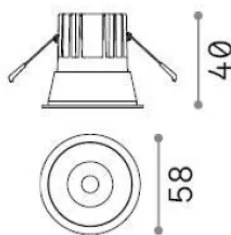

General info

Technical - Recessed lights

Ean	8021696349060
Item	GAME TRIM ROUND 05W 3000K NE NE
Installation	Recessed lights
Warranty	5 years
Gross weight	0.19 kg
Volume	0.000874 m ³

Technical info

Net weight	0.15 kg
Insulation class	II
Protection index	IP20
Compliance	CE
Operating temperature	0° ~ +40 °C
Dimmer	Non-dimmable, On-Off
Power output	220-240 V AC 50/60 Hz
Power supply	Separate, included Replaceable (by qualified operators only), electronic

Source info

Integrated source	Integrated LED module
Replaceable source	Replaceable (by qualified operators only)
Power	5,5 W
Emission	Direct
Max consumption	max 5,5 W
Features LED	LED COB CREE
CCT LED	3000 K
Duration LED (t. 25°C)	50000 h
CRI	> 90
SDCM	3
Light beam	36°
UGR Maximum	< 19
Light beam flux	650 lm
Useful light flux	460 lm
Photobiological risk	2