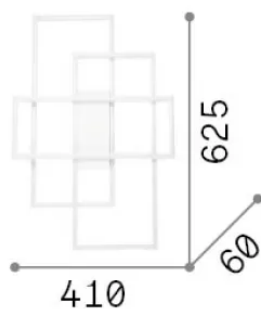

General info

Indoor - Ceiling lamps

Ean	8021696230726
Item	FRAME PL RETTANGOLO BIANCO 3000K
Installation	Ceiling lamps
Warranty	5 years
Gross weight	1.96 kg
Volume	0.027135 m ³

Technical info

Net weight	1.24 kg
Insulation class	II
Protection index	IP20
Compliance	-
Operating temperature	-
Dimmer	Non-dimmable
Power output	220-240 V AC
Power supply	-

Source info

Integrated source	-
Replaceable source	No
Power	LED 33 W
Emission	-
Max consumption	-
Features LED	LED SMD
CCT LED	3000 K
Duration LED (t. 25°C)	30 h
CRI	> 90
SDCM	3
Light beam	115°
Light beam flux	3550 lm
Bulb included	1
Recommended bulb	LED INTEGRATO 3550Lm 3000K