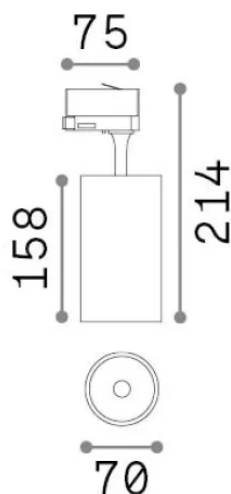

## Technical - Spotlights and Tracks

<b>Ean</b>	8021696322377
<b>Item</b>	FOX TR 3-PHASE 25W CRI90 4000K ON-OFF NERO
<b>Installation</b>	Spotlights and Tracks
<b>Warranty</b>	5 years
<b>Gross weight</b>	0.64 kg
<b>Volume</b>	0.002688 m <sup>3</sup>

## Source info

<b>Integrated source</b>	-
<b>Replaceable source</b>	No
<b>Power</b>	25 W
<b>Emission</b>	-
<b>Max consumption</b>	-
<b>Features LED</b>	LED COB
<b>CCT LED</b>	4000 K
<b>Duration LED (t. 25°C)</b>	50 h
<b>CRI</b>	> 90
<b>SDCM</b>	3
<b>Light beam</b>	35°
<b>Light beam flux</b>	3050 lm
<b>Useful light flux</b>	-