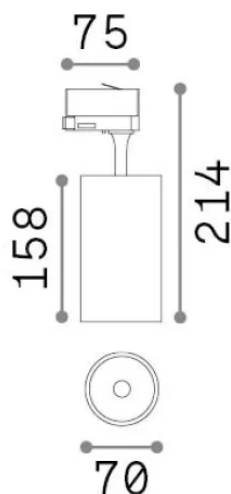

General info

Technical - Spotlights and Tracks

Ean	8021696322391
Item	FOX TR 3-PHASE 25W CRI90 4000K ON-OFF BIANCO
Installation	Spotlights and Tracks
Warranty	5 years
Gross weight	0.64 kg
Volume	0.002688 m ³

Technical info

Net weight	0.54 kg
Insulation class	I
Protection index	IP20
Compliance	-
Operating temperature	-
Dimmer	Non-dimmable
Power output	220-240 V AC
Power supply	-

Source info

Integrated source	-
Replaceable source	No
Power	25 W
Emission	-
Max consumption	-
Features LED	LED COB
CCT LED	4000 K
Duration LED (t. 25°C)	50 h
CRI	> 90
SDCM	3
Light beam	35°
Light beam flux	3050 lm
Useful light flux	-