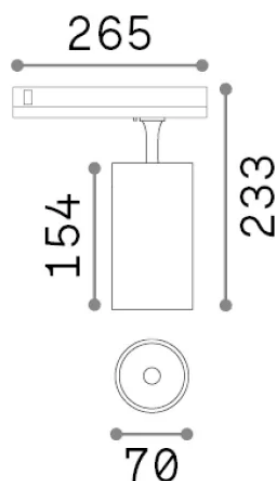

## Technical - Spotlights and Tracks

<b>Ean</b>	8021696302591
<b>Item</b>	FOX TR 3-PHASE 25W CRI90 3000K 1-10V NERO
<b>Installation</b>	Spotlights and Tracks
<b>Warranty</b>	5 years
<b>Gross weight</b>	0.81 kg
<b>Volume</b>	0.00378 m <sup>3</sup>

## Technical info

<b>Net weight</b>	0.71 kg
<b>Insulation class</b>	II
<b>Protection index</b>	IP20
<b>Compliance</b>	-
<b>Operating temperature</b>	-
<b>Dimmer</b>	1
<b>Power output</b>	220-240 V AC
<b>Power supply</b>	-